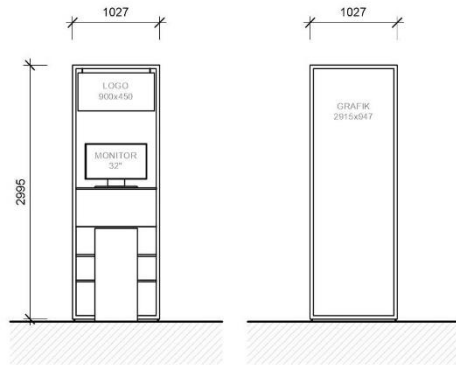

Satellite 4 m²

- **Booth area:** 4 m²
- **Booth construction:** 1 steel frame (1027x2995), carpet Rewind (color depending on hall concept)
- **Furniture:** 1 distribution box cover (1023x419x1052), 1 display desk lockable (500x500x1100), 1 shelf (1023x419)
- **Technical equipment:** 1 triple socket, 1 32" monitor with desk stand
- **Graphic:** 1 digital print on logo plate (900x450), 1 digital print on textil one-sided (947x2915)
- **Sustainability:** Zero Waste through circular system components, smart & regional logistic. multiple use for all woodi elements, climate-protecting reforestation/replanting of the fair seedlings

Additional bookable elements

Addition 1:
High table Neo (Ø 79 cm)
green - dark gray - beige 65,00 €

Addition 2:
Seating table (140x48 cm)
wood natural 59,49 €

Addition 3:
Bar stool Neo
green - dark gray - beige 38,00 €

Addition 8:
Display table lockable (50x50 cm)
Wood natural 104,00 €

Addition 9:
LED light flat
Wood natural 49,66 €

Addition 10:
Brochure rack for DIN A4
Wood natural 25,00 €

Addition 11:
Shelf (22x48/30x80 cm)
Wood natural 16,00/23,00 €