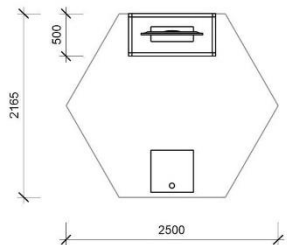

Satellite 4 m²

- **Booth area:** 4 m²
- **Booth construction:** 1 steel frame (1027x2995), carpet Rewind (color depending on hall concept)
- **Furniture:** 1 distribution box cover (1023x419x1052), 1 display desk lockable (500x500x1100), 1 shelf (1023x419)
- **Technical equipment:** 1 triple socket, 1 32" monitor with desk stand
- **Graphic:** 1 digital print on logo plate (900x450), 1 digital print on textil one-sided (947x2915)
- **Sustainability:** Zero Waste through circular system components, smart & regional logistic. multiple use for all woodi elements, climate-protecting reforestation/replanting of the fair seedlings

Additional bookable elements

Addition 1:
High table Neo (Ø 79 cm)
green - dark gray - beige 65,00 €

Addition 2:
Seating table (140x48 cm)
wood natural 59,49 €

Addition 3:
Bar stool Neo
green - dark gray - beige 38,00 €

Addition 8:
Display table lockable (50x50 cm)
Wood natural 104,00 €

Addition 9:
LED light flat
Wood natural 49,66 €

Addition 10:
Brochure rack for DIN A4
Wood natural 25,00 €

Addition 11:
Shelf (22x48/30x80 cm)
Wood natural 16,00/23,00 €