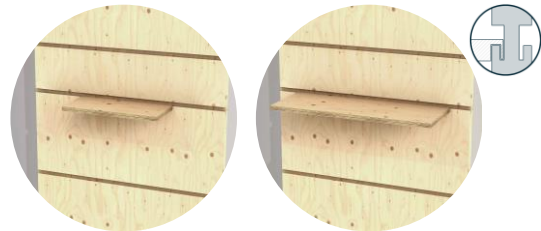

Additional bookable elements

**Addition 7:**  
U-shaped high table (120x50 cm)  
Wood natural 117,00 €

**Addition 8:**  
Display table lockable (50x50 cm)  
Wood natural 104,00 €

**Addition 9:**  
LED light flat  
Wood natural 49,66 €

**Addition 10:**  
Brochure rack for DIN A4  
Wood natural 25,00 €

**Addition 11:**  
Shelf (22x48/30x80 cm)  
Wood natural 16,00/23,00 €

**Addition 12:**  
Hook M - Set of 3 (2x12 cm)  
Wood natural 14,00 €