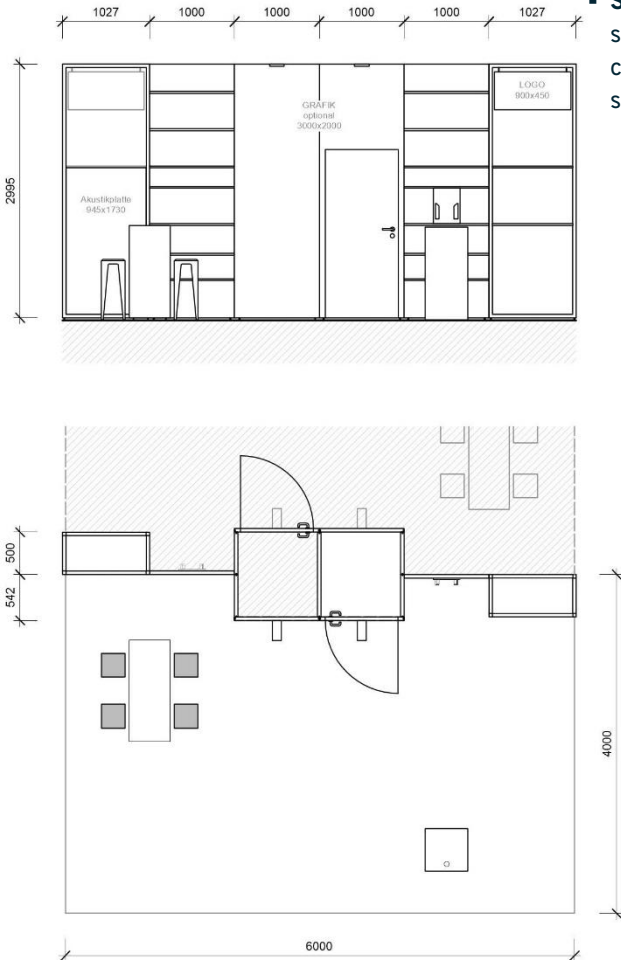

# Smart Stand L 24 m<sup>2</sup>

- **Booth area:** 24 m<sup>2</sup>
- **Booth construction:** 2 steel frames (1027x2995) with 1 acoustic panel (1730x945) each, 1 wall panel white (1000x3000), 1 door element white (1000x3000), 2 wall panel white (500x3000), 2 wall panel wood (1000x2995), carpet Rewind (color depending on hall concept)
- **Furniture:** 1 U-shaped high table (1200x480) with 4 bar stool, 1 display desk lockable (500x500x1100), 2 shelf (1023x419), 1 brochure rack S\_vertical (412x316)
- **Technical equipment:** 2 LED light flat, 1 triple socket
- **Graphic:** 1 digital print on logo plate (900x450)  
*OPTIONAL* 1 digital print on wall panel (max. 2000x3000)
- **Sustainability:** Zero Waste through circular system components, smart & regional logistic. multiple use for all woodi elements, climate-protecting reforestation/replanting of the fair seedlings

Additional bookable elements

**Addition 1:**  
High table Neo (Ø 79 cm)  
green - dark gray - beige 65,00 €

**Addition 2:**  
Seating table (140x48 cm)  
wood natural 59,49 €

**Addition 3:**  
Bar stool Neo  
green - dark gray - beige 38,00 €

Additional bookable elements

**Addition 7:**  
U-shaped high table (120x50 cm)  
Wood natural 117,00 €

**Addition 8:**  
Display table lockable (50x50 cm)  
Wood natural 104,00 €

**Addition 9:**  
LED light flat  
Wood natural 49,66 €