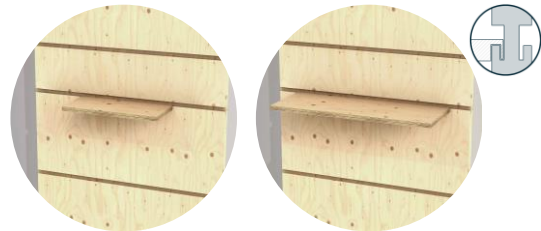

Smart Stand M 9 m²

- **Booth area:** 9 m²
- **Booth construction:** 1 steel frame (1027x2995), 1 wall panel white (1000x3000), 1 wall panel wood (1000x2995), carpet Rewind (color depending on hall concept)
- **Furniture:** 1 high table (1000x480) with 2 bar stool, 1 sideboard lockable (981x419x1052), 3 shelf (1023x419)
- **Technical equipment:** 1 LED light flat, 1 triple socket
- **Graphic:** 1 digital print on logo plate (1000x420)
OPTIONAL 1 digital print on wall panel (max. 1000x3000)
- **Sustainability:** Zero Waste through circular system components, smart & regional logistic. multiple use for all woodi elements, climate-protecting reforestation/replanting of the fair seedlings

Addition 7:
U-shaped high table (120x50 cm)
Wood natural 117,00 €

Addition 8:
Display table lockable (50x50 cm)
Wood natural 104,00 €

Addition 9:
LED light flat
Wood natural 49,66 €

Addition 10:
Brochure rack for DIN A4
Wood natural 25,00 €

Addition 11:
Shelf (22x48/30x80 cm)
Wood natural 16,00/23,00 €

Addition 12:
Hook M - Set of 3 (2x12 cm)
Wood natural 14,00 €

Addition 13:
Magnetic bar steel - incl. Magnets
black 20,00 €

Addition 14:
Planter box Kobold incl. saplings
black 75,90 €