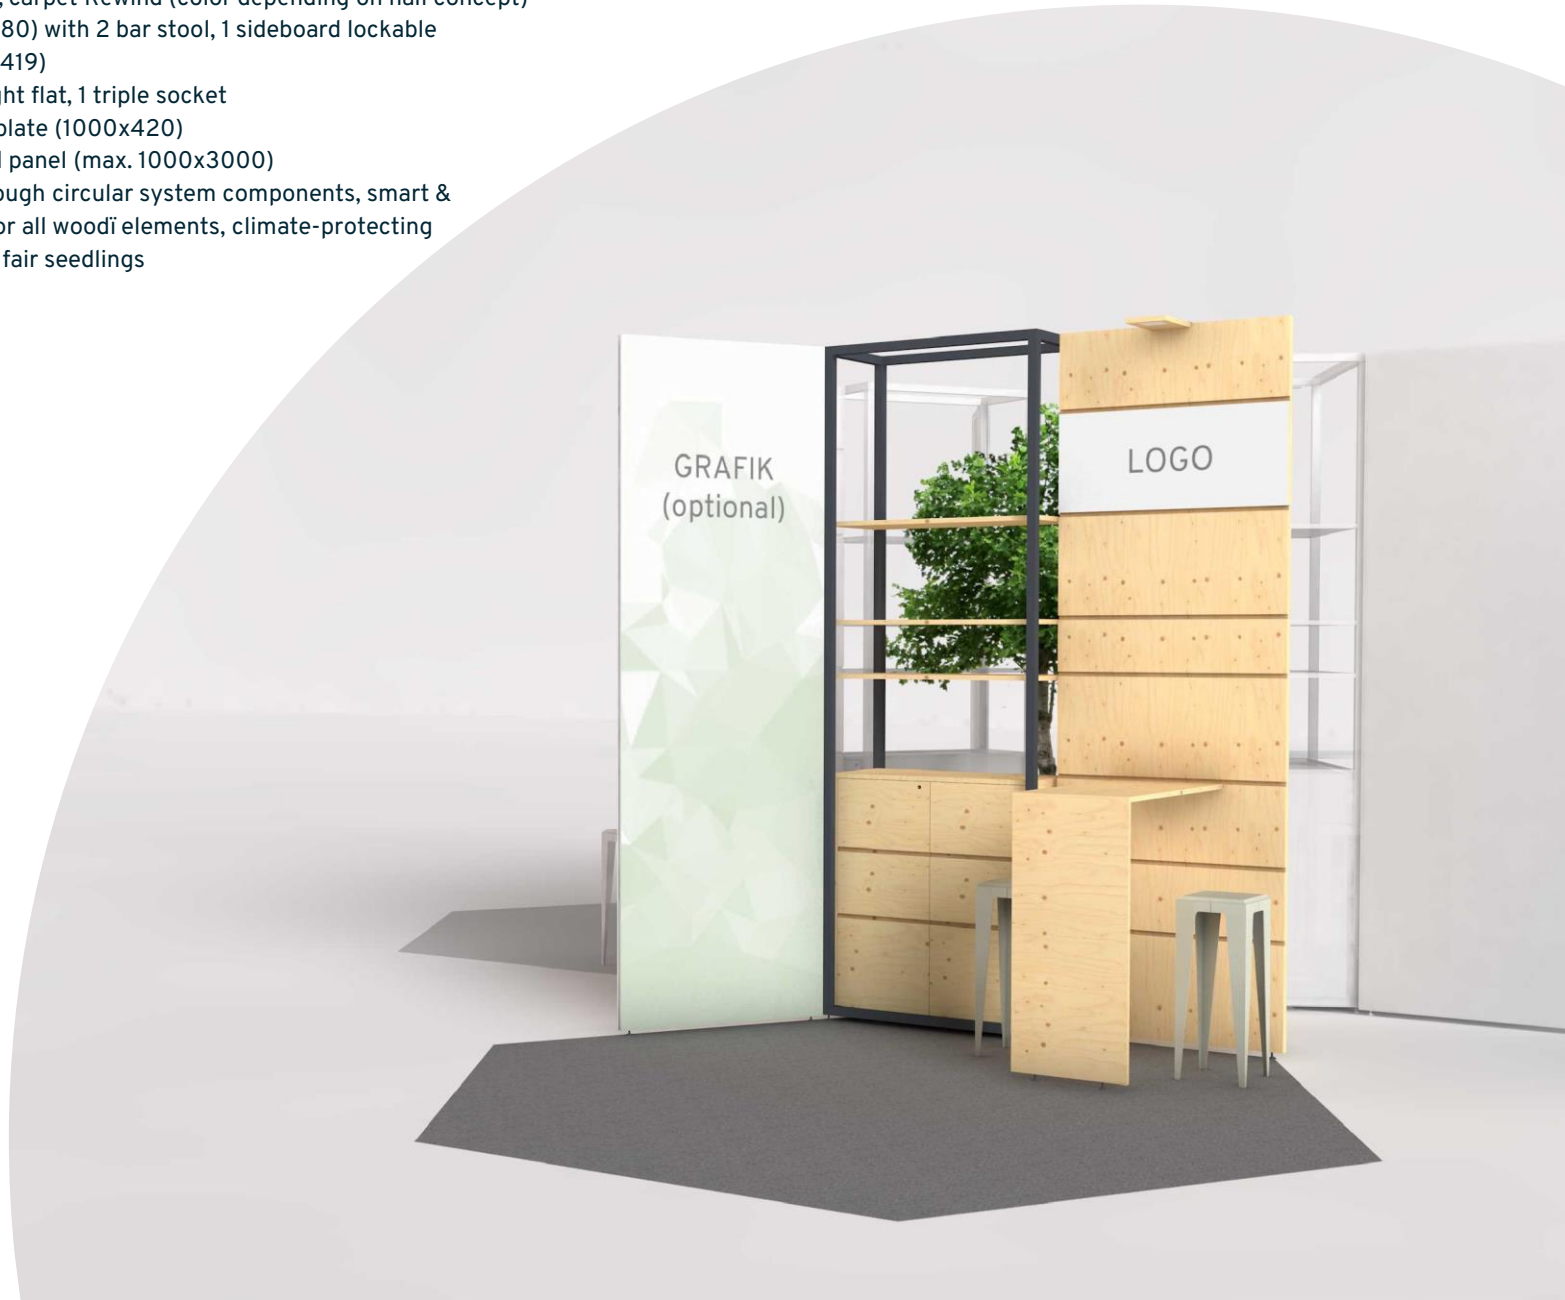

Smart Stand M 9 m²

- **Booth area:** 9 m²
- **Booth construction:** 1 steel frame (1027x2995), 1 wall panel white (1000x3000), 1 wall panel wood (1000x2995), carpet Rewind (color depending on hall concept)
- **Furniture:** 1 high table (1000x480) with 2 bar stool, 1 sideboard lockable (981x419x1052), 3 shelf (1023x419)
- **Technical equipment:** 1 LED light flat, 1 triple socket
- **Graphic:** 1 digital print on logo plate (1000x420)
OPTIONAL 1 digital print on wall panel (max. 1000x3000)
- **Sustainability:** Zero Waste through circular system components, smart & regional logistic. multiple use for all woodi elements, climate-protecting reforestation/replanting of the fair seedlings

Additional bookable elements

Addition 1:
High table Neo (Ø 79 cm)
green - dark gray - beige 65,00 €

Addition 2:
Seating table (140x48 cm)
wood natural 59,49 €

Addition 3:
Bar stool Neo
green - dark gray - beige 38,00 €

Addition 7:
U-shaped high table (120x50 cm)
Wood natural 117,00 €

Addition 8:
Display table lockable (50x50 cm)
Wood natural 104,00 €

Addition 9:
LED light flat
Wood natural 49,66 €

Addition 10:
Brochure rack for DIN A4
Wood natural 25,00 €