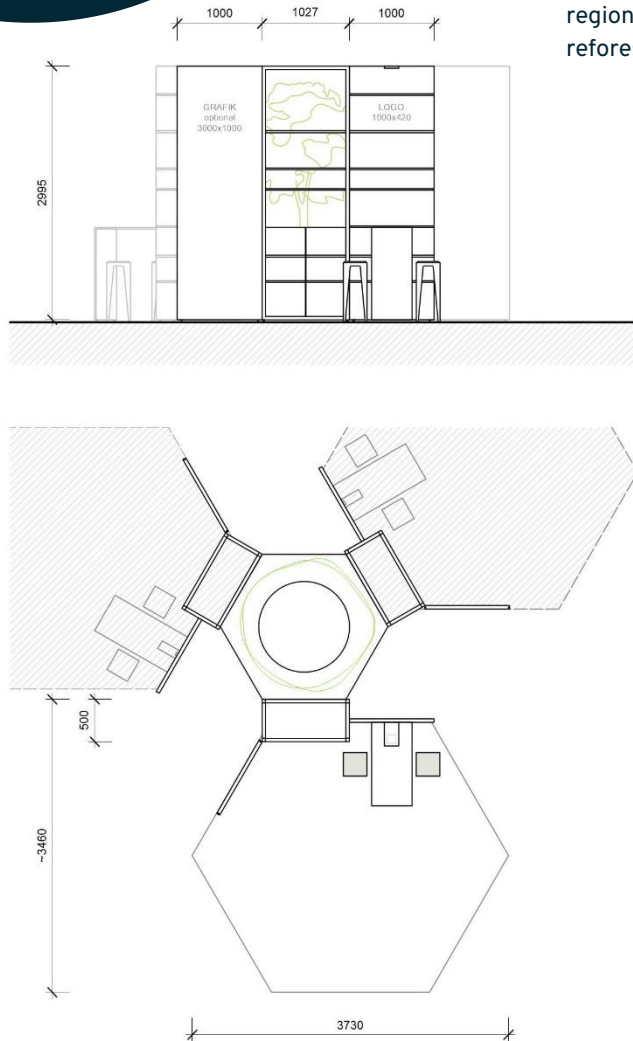

Smart Stand M 9 m²

- **Booth area:** 9 m²
- **Booth construction:** 1 steel frame (1027x2995), 1 wall panel white (1000x3000), 1 wall panel wood (1000x2995), carpet Rewind (color depending on hall concept)
- **Furniture:** 1 high table (1000x480) with 2 bar stool, 1 sideboard lockable (981x419x1052), 3 shelf (1023x419)
- **Technical equipment:** 1 LED light flat, 1 triple socket
- **Graphic:** 1 digital print on logo plate (1000x420)
OPTIONAL 1 digital print on wall panel (max. 1000x3000)
- **Sustainability:** Zero Waste through circular system components, smart & regional logistic. multiple use for all woodi elements, climate-protecting reforestation/replanting of the fair seedlings

Additional bookable elements

Addition 1:
High table Neo (Ø 79 cm)
green - dark gray - beige 65,00 €

Addition 2:
Seating table (140x48 cm)
wood natural 59,49 €

Addition 3:
Bar stool Neo
green - dark gray - beige 38,00 €

Addition 7:
U-shaped high table (120x50 cm)
Wood natural 117,00 €

Addition 8:
Display table lockable (50x50 cm)
Wood natural 104,00 €

Addition 9:
LED light flat
Wood natural 49,66 €

Addition 10:
Brochure rack for DIN A4
Wood natural 25,00 €