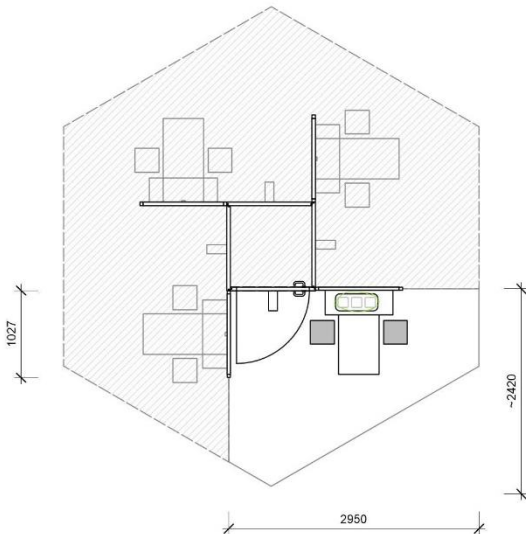

Smart Start-Up 4 m²

- **Booth area:** 4 m²
- **Booth construction:** 2 wall panel steel (1027x2995) with 1 wooden filling (1310x945) each, 1 wall panel white (1000x3000), carpet Rewind (color depending on hall concept) – *Be aware that the area is not to be used as storage*
- **Furniture:** 1 high table (1000x480) with 2 bar stool, 1 shelf (288x800), 1 planter box
- **Technik:** 1 LED light flat, 1 triple socket
- **Graphic:** 1 digital print on logo plate (900x450)
OPTIONAL 1 digital print on logo plate (900x450), 1 digital print on wall panel (max. 1000x3000)
- **Sustainability:** Zero Waste through circular system components, smart & regional logistic. multiple use for all woodi elements, climate-protecting reforestation/replanting of the fair seedlings

Additional bookable elements

Addition 1:
High table Neo (Ø 79 cm)
green - dark gray - beige 65,00 €

Addition 2:
Seating table (140x48 cm)
wood natural 59,49 €

Addition 3:
Bar stool Neo
green - dark gray - beige 38,00 €

Addition 7:
U-shaped high table (120x50 cm)
Wood natural 117,00 €

Addition 8:
Display table lockable (50x50 cm)
Wood natural 104,00 €

Addition 9:
LED light flat
Wood natural 49,66 €

Addition 10:
Brochure rack for DIN A4
Wood natural 25,00 €