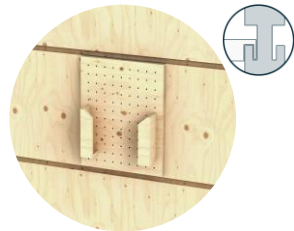

Addition 7:
U-shaped high table (120x50 cm)
Wood natural 117,00 €

Addition 8:
Display table lockable (50x50 cm)
Wood natural 104,00 €

Addition 9:
LED light flat
Wood natural 49,66 €

Addition 10:
Brochure rack for DIN A4
Wood natural 25,00 €

Addition 11:
Shelf (22x48/30x80 cm)
Wood natural 16,00/23,00 €

Addition 12:
Hook M - Set of 3 (2x12 cm)
Wood natural 14,00 €

Addition 13:
Magnetic bar steel - incl. Magnets
black 20,00 €

Addition 14:
Planter box Kobold incl. saplings
black 75,90 €