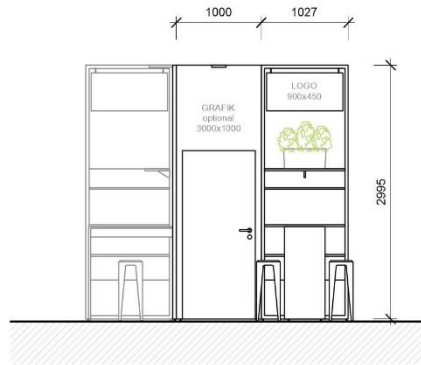

Smart Start-Up 4 m²

- **Booth area:** 4 m²
- **Booth construction:** 2 wall panel steel (1027x2995) with 1 wooden filling (1310x945) each, 1 wall panel white (1000x3000), carpet Rewind (color depending on hall concept) – *Be aware that the area is not to be used as storage*
- **Furniture:** 1 high table (1000x480) with 2 bar stool, 1 shelf (288x800), 1 planter box
- **Technik:** 1 LED light flat, 1 triple socket
- **Graphic:** 1 digital print on logo plate (900x450)
OPTIONAL 1 digital print on logo plate (900x450), 1 digital print on wall panel (max. 1000x3000)
- **Sustainability:** Zero Waste through circular system components, smart & regional logistic. multiple use for all woodi elements, climate-protecting reforestation/replanting of the fair seedlings

Additional bookable elements

Addition 1:
High table Neo (Ø 79 cm)
green - dark gray - beige 65,00 €

Addition 2:
Seating table (140x48 cm)
wood natural 59,49 €

Addition 3:
Bar stool Neo
green - dark gray - beige 38,00 €

Addition 7:
U-shaped high table (120x50 cm)
Wood natural 117,00 €

Addition 8:
Display table lockable (50x50 cm)
Wood natural 104,00 €

Addition 9:
LED light flat
Wood natural 49,66 €

Addition 10:
Brochure rack for DIN A4
Wood natural 25,00 €